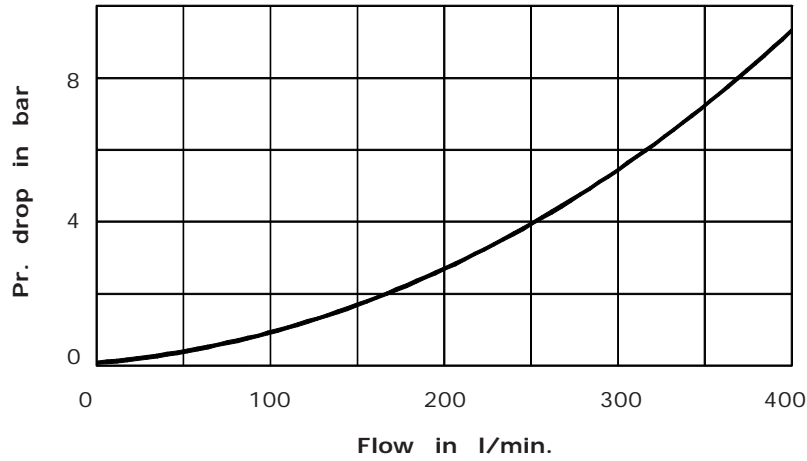

# Shut off Valve - Cartridge, Model : KHSLB

the right connection  
the right environment

Ref. No : H03320, Release March 2018 (Dimensions in mm)

## Performance Curves

Oil used : ISO VG 68,  
 Viscosity : 68 cSt @ 40 °C  
 Test conducted at : 50 °C.